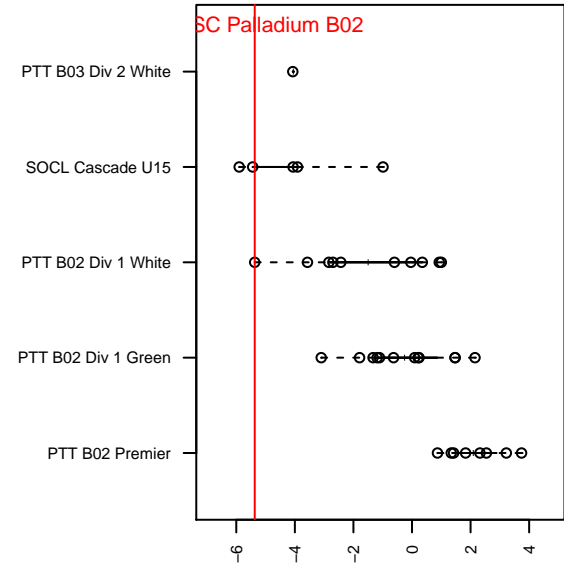

# THUSC Palladium B02

Tualatin Hills United SC  
Beaverton, OR  
B02 total strength=754  
attack=1.35 defense=0.54  
fall league = PTT B02 Div 1 White

alt names used:  
THUSC 02B United Palladium

Venues played:  
2016 PTT B02 Division 1 White

**attack and defense variance (black dot)  
relative to other teams  
and top 10 in region**

**attack and defense rating  
relative to others at age  
and all opponents in last 13 months**

**Performance relative to 13 month average**